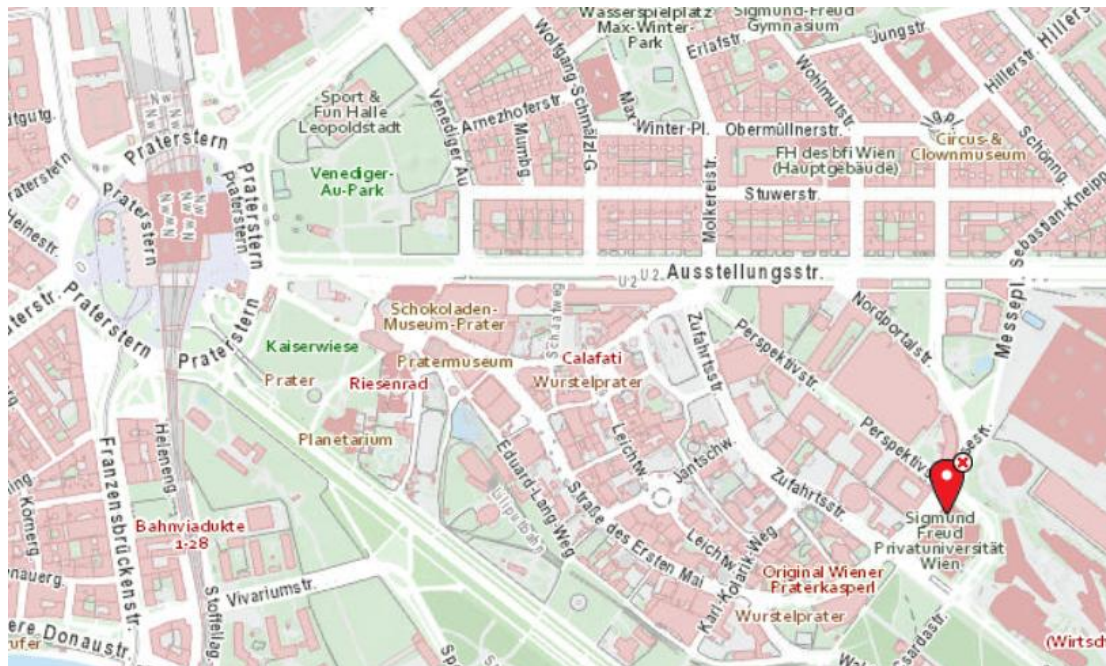

Special Activity: Sigmund Freud Museum Tour (July 4th, 10:00-12:00)

<https://eventfrog.at/en/p/art-exhibitions/exhibition/sigmund-freud-museum-guided-tour-7459655648835274349.html>

1. Click in the links. Tickets can be bought as guest, no need to create an account.
2. Press “buy tickets”, select the amount of amount the corresponding ticket and then press “Go to Checkout”.
3. Complete the following information: Full name, Street & House Number, ZIP Code, City, Country.
4. Select shipping (we suggest digital ticket and print at home)
5. After a few optional purchases (that we do not suggest), pick your payment option (Mastercard, Visa, Google Pay, EPS, Paypal) then, click on “terms and conditions” and press “Buy now”
6. Fill your card or digital account data. In some cases, there might be an automatic check with the bank provider of your card or services.
7. Once the payment is done, download and/or print the ticket.

Location

Official address of the venue:

Fakultät für Psychologie, Sigmund Freud PrivatUniversität. Freudplatz 1, 1020, Vienna. Hörsaal/Lecture hall 2002, 2003, 2004.

Event Date and Time: June 30th to July 3rd, 2026, 9:00 to 19:00

<https://www.sfu.ac.at/>